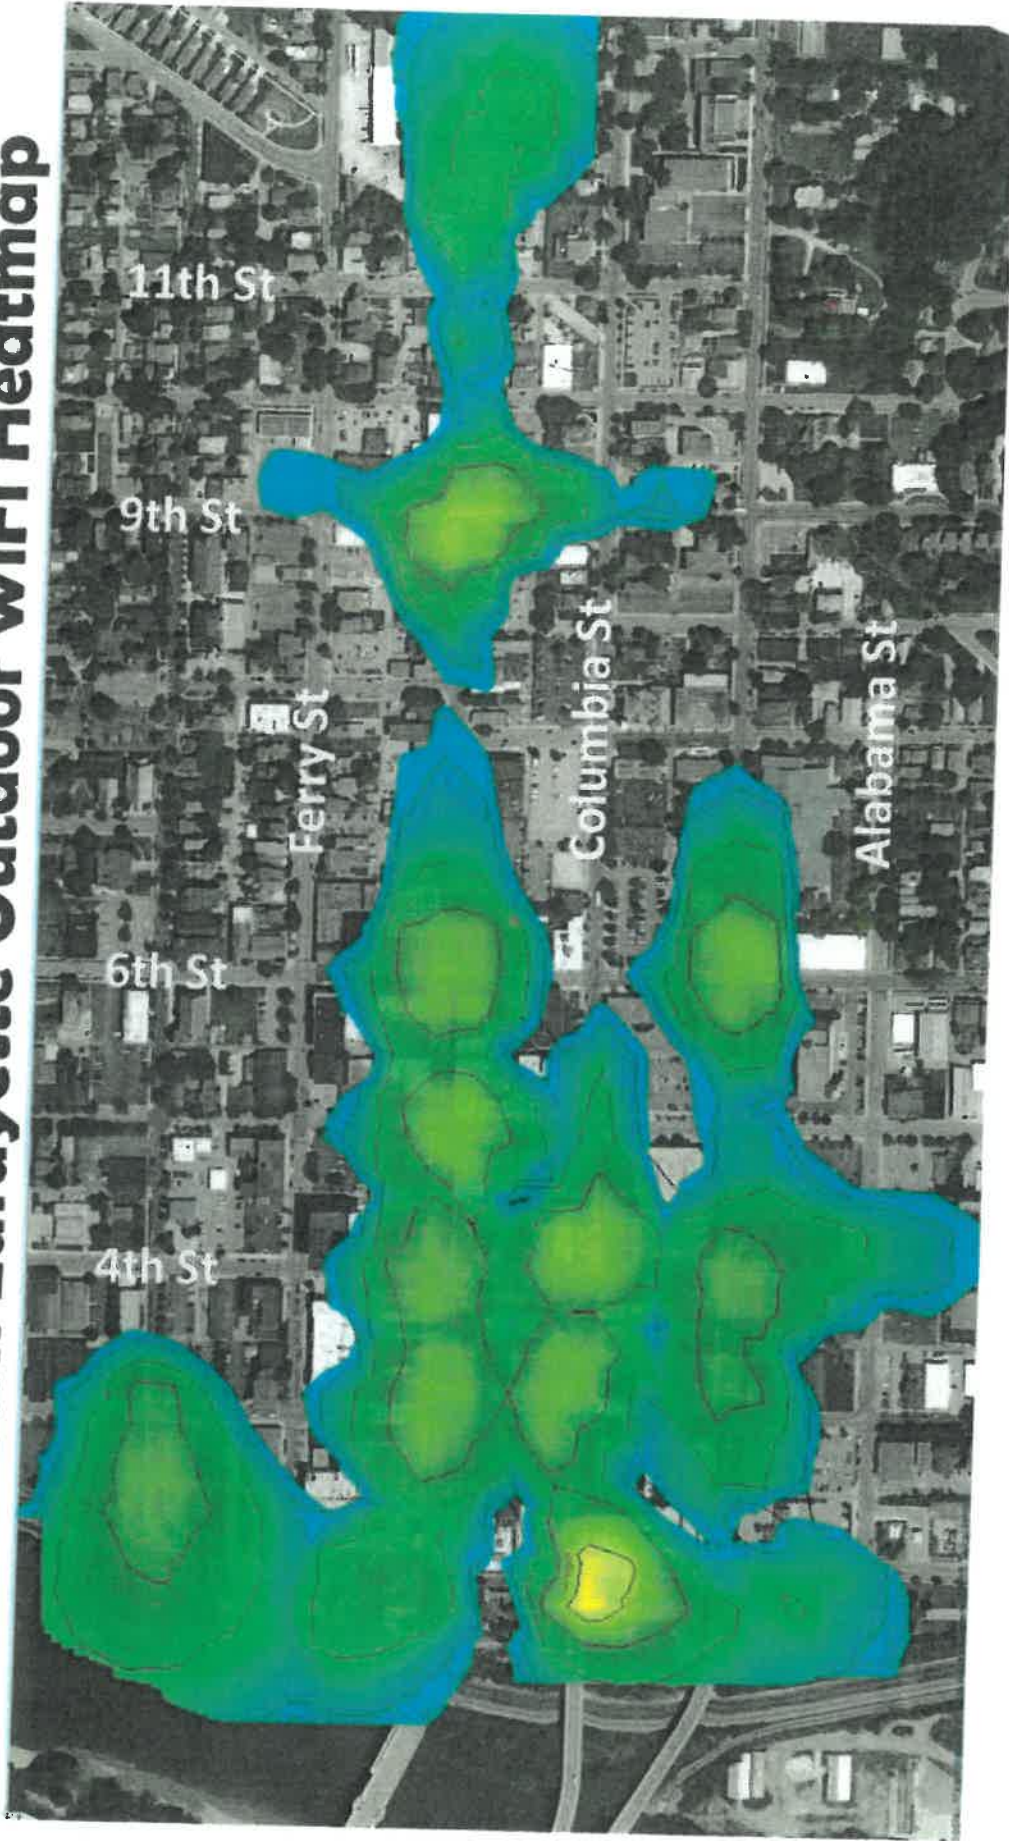

# Downtown Lafayette Outdoor WiFi Heatmap